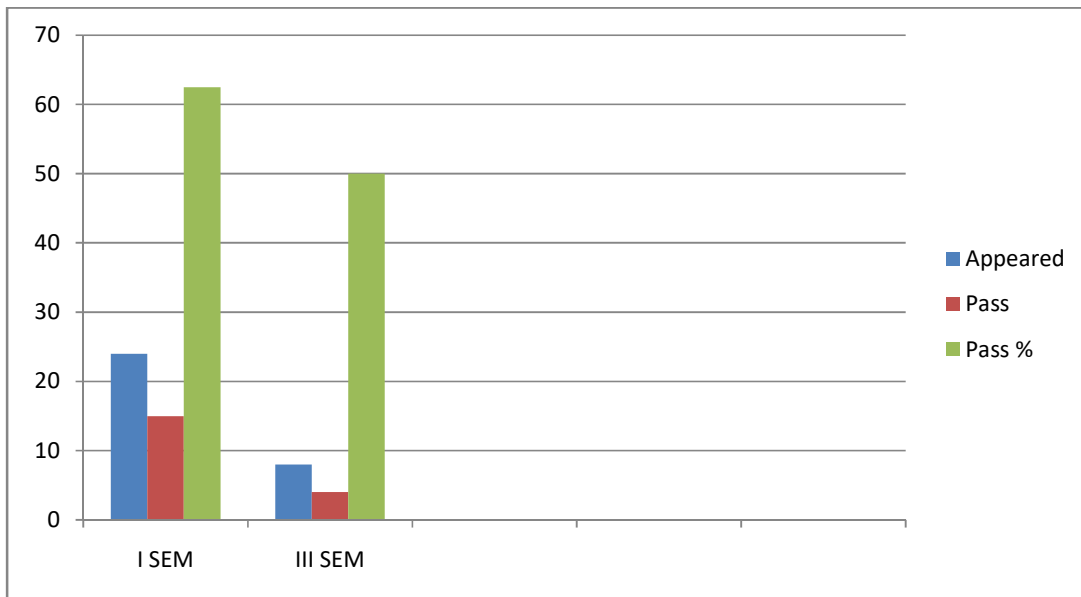

Semester Wise Analysis 2017-18 (ODD SEMESTER)